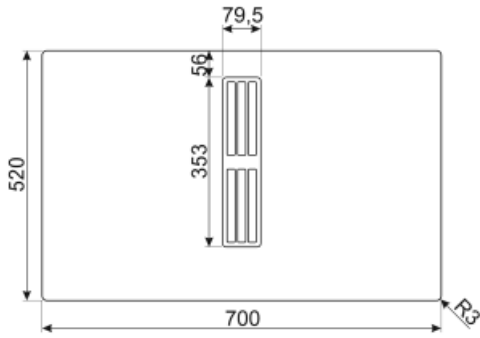

Accessoires niet inbegrepen

KITEHOB10

CON90H

GRILLPLATE

Universal griddle for induction, gas, ceramic and electric hobs. Non-stick surface ideal for cooking meat, cheese and vegetables. Dimensions: 410 x 240 mm.