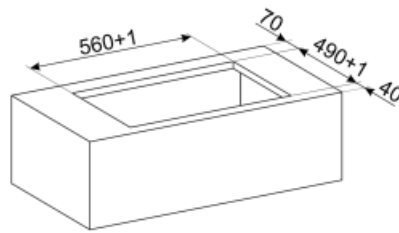

Accessoires niet inbegrepen

KITEHOB10

CON90H

GRILLPLATE

Universal griddle for induction, gas, ceramic and electric hobs. Non-stick surface ideal for cooking meat, cheese and vegetables. Dimensions: 410 x 240 mm.