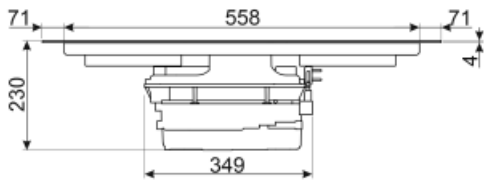

Accessoires niet inbegrepen

KITEHOB10

CON90H

GRILLPLATE

Universal griddle for induction, gas, ceramic and electric hobs. Non-stick surface ideal for cooking meat, cheese and vegetables. Dimensions: 410 x 240 mm.