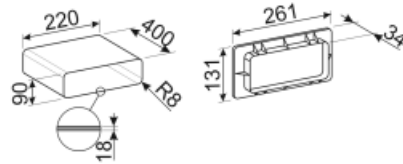

Accessoires niet inbegrepen

KITEHOB10

CON90H

GRILLPLATE

Universal griddle for induction, gas, ceramic and electric hobs. Non-stick surface ideal for cooking meat, cheese and vegetables. Dimensions: 410 x 240 mm.