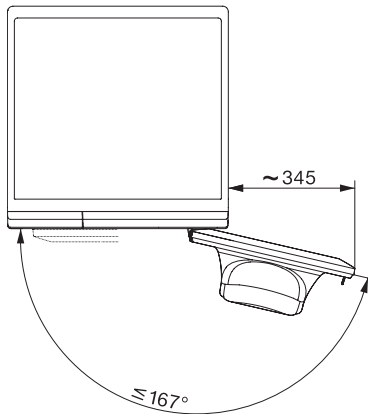

WEE395 WPS PWash&Steam&8kg

W1 wasmachine voorlader:

A -40%* | 8 kg | 1400 tpm | SteamCare | QuickPowerWash | Miele@home

W1 installation drawing, slanted facia or straight facia, measures in mm

W1 drawing, slanted facia or straight facia, measures in mm

W1 drawing, slanted facia or straight facia, measures in mm

W1 drawing, slanted facia or straight facia, measures in mm