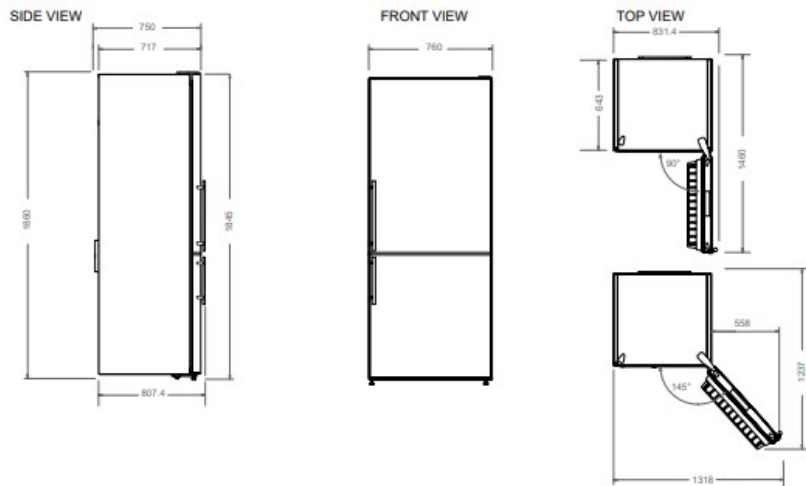

### Koelkasten

Afmeting	76 cm
Koelsysteem	Total no frost
Interface	internal digital LED touch interface
Programma opties	Super freeze, Eco mode
Verlichting	LED lighting
Open deur alarm	ja
Afwerking deur	Roestvrijstaal
Cabinet finishing	white
Capaciteit koelkast	402 L
Draagplateaus	3 variabel + 1 vast
Lade koelkast	1 with adjustable humidity + 1 FrescoZero with separate temperature and humidity control
Deurvakken	3 height-adjustable bins + 1 gallon-sized bin
Capaciteit vriezer	131 L
Vrieslade	2 full extension drawers
Geluidsniveau	41 dbA

# Afmetingen

## PRODUCT DIMENSIONS

## CUTOUT DIMENSIONS

\* dimension with a minimum clearance of 150 mm on top

\*\* dimension with a minimum clearance of 50 mm on both sides

\*\*\* dimension with a minimum clearance of 15 mm on back