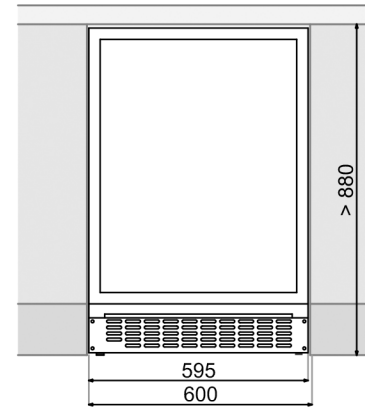

DUNAVOX FLOW-45

DAUF-45.125DB.TO, DSS.TO

Front View

Side View

Top View