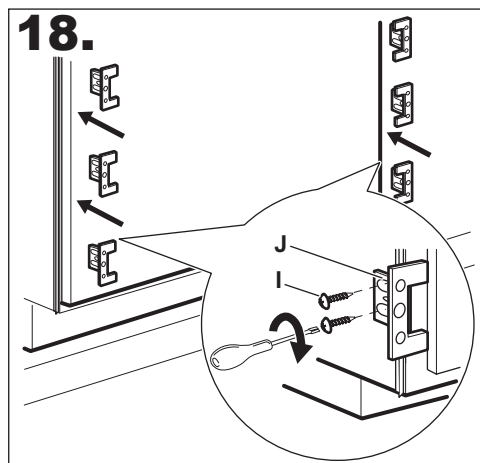

www.youtube.com/electrolux
www.youtube.com/aeg

"How to install your Fridge Cabinet Door on Door Column Installation"

ø 2 mm

A 1 x

I 12 x

Ø3,5 - 13 mm

B 1 x

J 6 x

N 1 x

G 8 x

O 22 x

Ø3,9 - 13 mm

H 2 x

P 4 x

Ø3,9 - 16 mm

19.