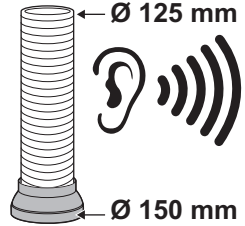

INSTALLATION TIPS

Ø 150 mm
Ø 125 mm

Ø 150 mm
Ø 125 mm

Motor outlet diameter 150 mm

✓ ✓ ✓ X X

😊 😊 😊 ☹️ ☹️

👂 👂 👂 👂 👂

Motor outlet diameter 120 mm

✓ ✓

😊 😊

👂 👂

⚠️ ✓

🔥

⚠️ X

RECIRCULATION MODE

EXTRACTION MODE