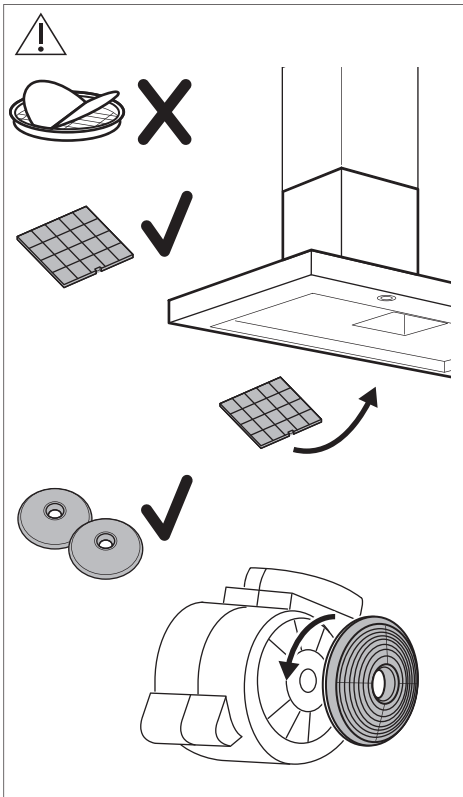

INSTALLATION TIPS

Ø 150 mm
Ø 125 mm

Ø 150 mm
Ø 125 mm

Motor outlet diameter 150 mm

✓ ✓ ✓ X X

😊 😊 😊 ☹️ ☹️

👂 👂 👂 👂 👂

Motor outlet diameter 120 mm

✓ ✓

😊 😊

👂 👂

⚠️ ✓

🔥

⚠️ X

RECIRCULATION MODE

EXTRACTION MODE