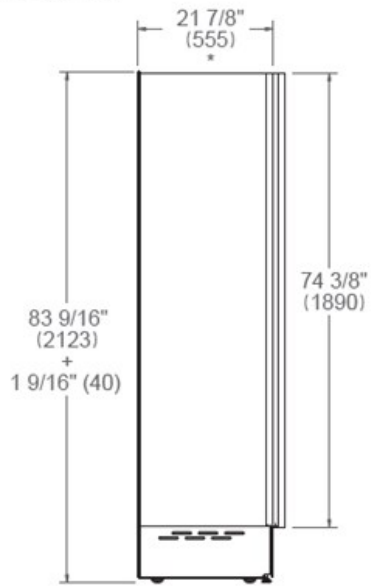

### Koelkasten

Afmeting	45 cm
Interface	internal digital LED touch interface
Programma opties	Super Freeze, Ice Maker, Water Filter Replacement Alarm, Eco Mode, Vacation Mode, Sabbath Mode, Showroom Mode
Verlichting	LED lightening
Open deur alarm	ja
Afwerking deur	Geïntegreerd
Interior finish	white plastic and stainless steel
Deurvakken	3 height-adjustable bins
Capaciteit vriezer	245 L
Vrieslade	4
Automatic ice maker	ja
Ice production capacity	1,8kg/24h
Water filter	internal
Water supply pressure	25-80 PSI (1.7-5.5 BAR)
Geluidsniveau	39 (dB)
Certificering	CB, CE

# Afmetingen

---

SIDE VIEW

FRONT VIEW