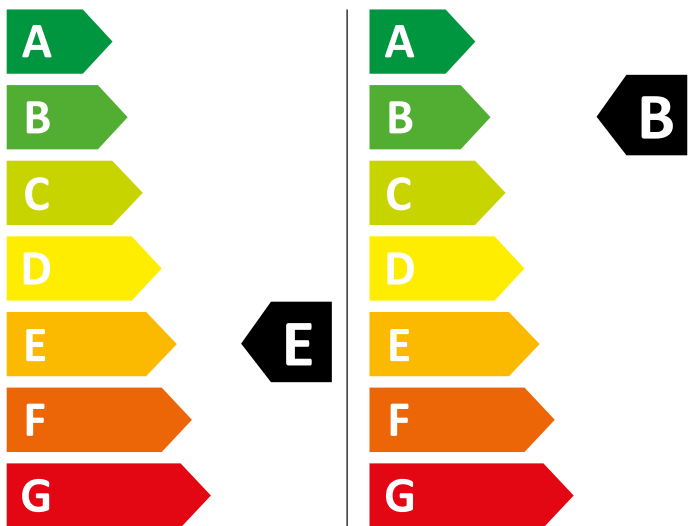

# ENERG

WHIRLPOOL

FFWDB 976258E BCV BE

414 kWh/100

57 kWh/100

7,0 kg

9,0 kg

66 L