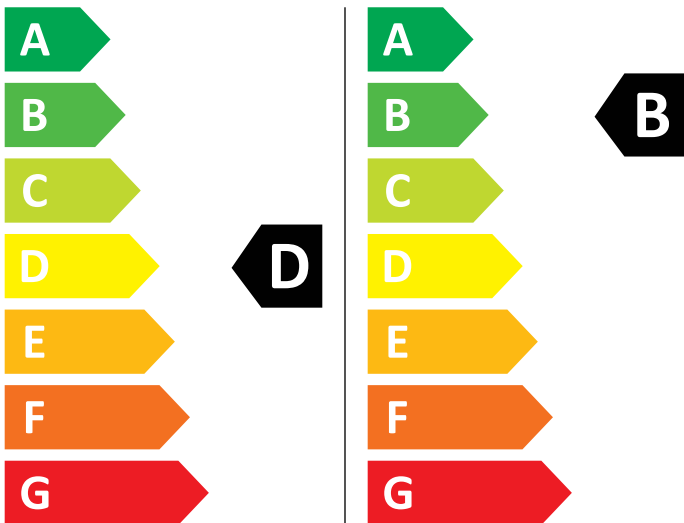

ENERG

AEG

LWR7676BI 914606628

💧 217 kWh/100

💧 52 kWh/100

4,0 kg

7,0 kg

60 L